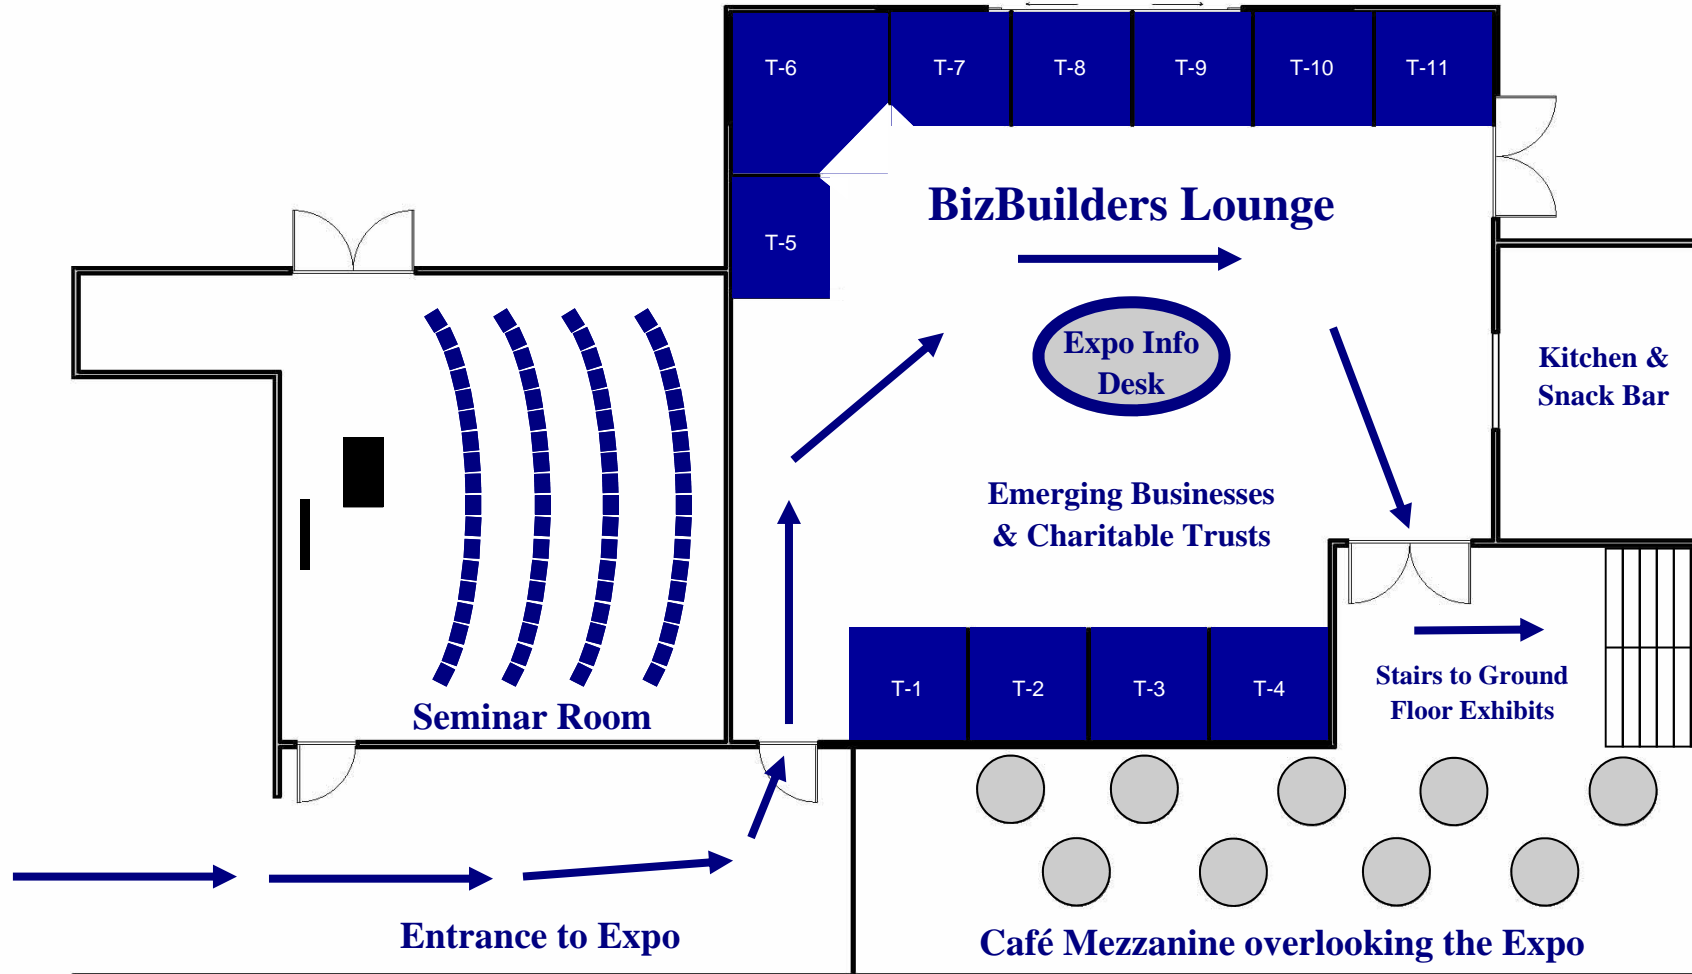

Expo Top Floor

Emerging Businesses are booths for small businesses that have been in business less than 18 months. Contact the Northland Business Expo for more information or check the Prospectus for details. Emerging Business Booths are \$500 and do not include electricity (electricity is available at an additional charge).